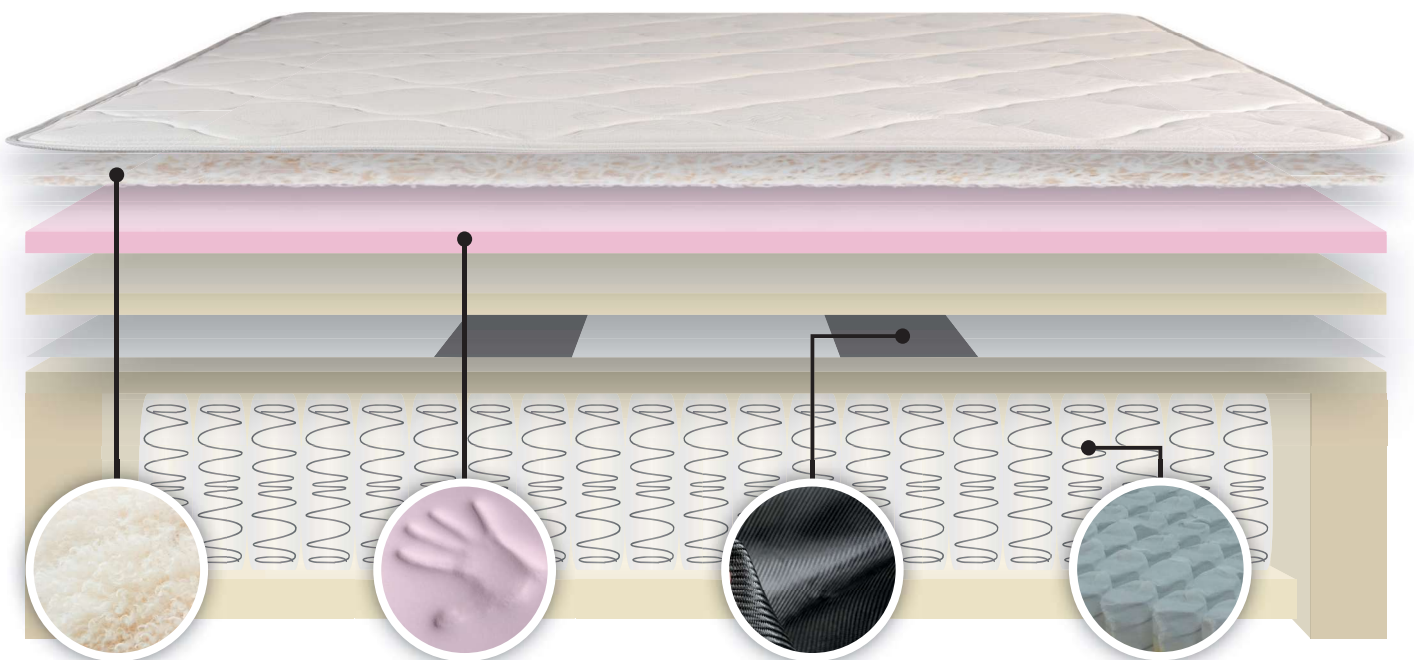

FEATURING
POWERBAND
 TECHNOLOGY

MEDIUM

The latest in Sleepyhead technology, the Matrix Medium features the Powerband support system. Featuring Kevlar bands within the mattress at critical lumbar regions, Matrix provides enhanced postural support and alignment.

FIBRE: WOOL
naturally luxurious

- Wool is dust-mite resistant and hypo-allergenic, as well as being incredibly breathable and able to help in the regulation of body temperature.

RE:ACTIVE
pressure relief

- Responsive memory foam that contours to your body shape quickly.
- Provides pressure point relief to help reduce tossing and turning.

POWERBAND

- Powerband is a Sleepyhead innovation which reinforces the already superb ActiveSense support system.
- Kevlar bands across lower back support regions to help postural support & alignment.

ADDITIONAL FEATURES:

- **Eco-friendly Dreamfoam:** Breathable new generation foam for added support
- **Comfort Edge Support:** Sleep right to the edge of the mattress

Designed and manufactured exclusively for Smiths City.